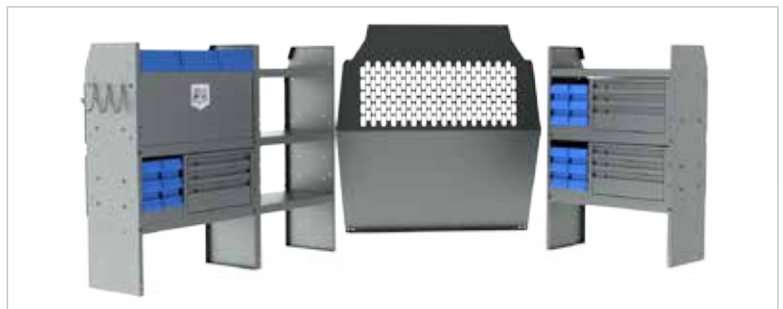

Shelves are (2) 32" W x 43" H & (2) 26" W x 43" H

Package includes: (1) Partition #40670 ▪ (2) 32" W Adjustable Shelves #4832L ▪ (2) 26" W Adjustable Shelves #4826L ▪ (6) Plastic Shelf Bin #40310 ▪ (1) 32" W Shelf Door Kit #40020 ▪ (1) 3-Prong "J" Hook #40060 ▪ (2) Steel 3 Drawer Cabinet #40080 ▪ (2) Plastic Shelf Bin Module #48250

Plumbing

Part #403CE

Shelves are (2) 32" W x 43" H & (1) 26" W x 43" H

Package includes: (1) Partition #40670 ▪ (2) 32" W Adjustable Shelves #4832L ▪ (1) 26" W Adjustable Shelves #4826L ▪ (3) Steel 3 Drawer Cabinet #40080 ▪ (3) Plastic Shelf Bin Module #48250 ▪ (1) 32" W Shelf Door Kit #40020 ▪ (1) 3-Prong "J" Hook #40060
▪ (3) Plastic Shelf Bin #40310