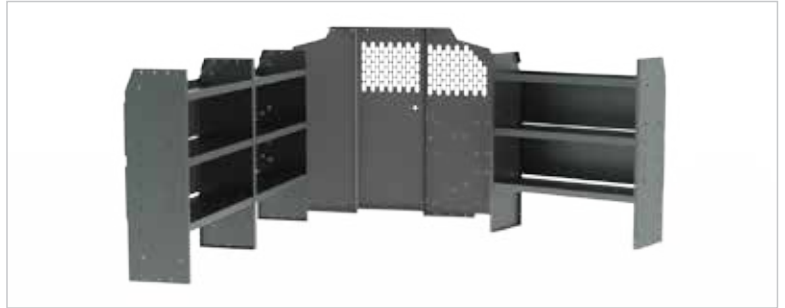

Telecom

Part #403AL

Shelves are (1) 62" W x 43" H x 12" D & (1) 32" W x 43" H x 12" D

Package includes: (1) Partition #4067A ■ (1) 62" W x 43" H Adjustable Shelf & 10 Shelf Dividers #4862A ■ (1) 32" W x 43" H Adjustable Shelf & 5 Shelf Dividers #4832A ■ (8) Plastic Shelf Bin #40310 ■ (12) Plastic Shelf Bin #40330 ■ (2) 32" W Shelf Door Kits #4002A

ALUMINUM SHELVES
SHELF DIVIDERS
SHELF DOOR KITS
PARTITIONS

FEATHER-LITE, DURABLE & STRONG
40% THE WEIGHT OF STEEL

Nissan NV Low Roof Van Packages

Base

Part #40NVL

Shelves are 42" W x 46" H

Package includes: (1) Partition #40640 & Wing Kit #406NL
▪ (3) 42" W Adjustable Shelves #48420

General Service

Part #44NVL

Shelves are 42" W x 46" H

Package includes: (1) Partition #40640 & Wing Kit #406NL
▪ (3) 42" W Adjustable Shelves #48420 ▪ (1) Steel 2 Drawer Cabinet #40070 ▪ (1) Steel 3 Drawer Cabinet #40080
▪ (2) 42" W Shelf Door Kit #40010 ▪ (1) Shelf Dividers (Set of 6) #40030 ▪ (2) 3-Prong "J" Hook #40060