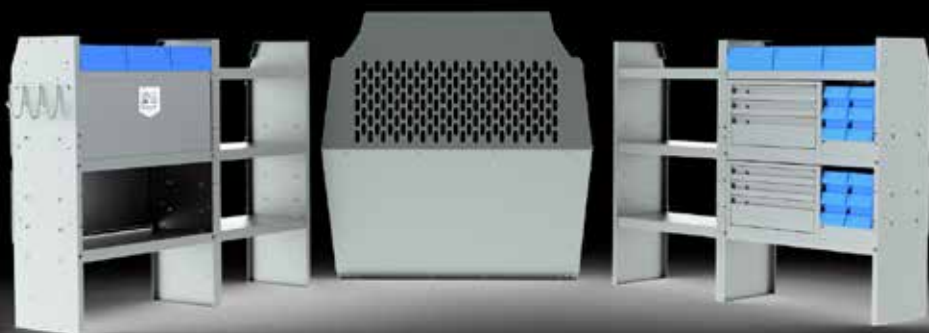

KARGO MASTER®

WE PUT EVERYTHING WITHIN REACH.

Cargo Van Racks & Interior Equipment

NISSAN

2016 PRODUCTS CATALOG

WWW.KARGOMASTER.COM
800-343-7486

NV200 Van Packages

Mini-Cargo Vans

Commercial Shelving

Part #400CE

Shelves are 32" W x 43" H

Package includes: (1) Partition #40670
▪ (2) 32" W Adjustable Shelves #4832L

Deluxe Commercial Shelving

Part #401CE

Shelves are (2) 32" W x 43" H & (1) 26" W x 43" H

Package includes: (1) Partition #40670 ▪ (2) 32" W Adjustable Shelves #4832L ▪ (1) 26" W Adjustable Shelves #4826L ▪ (1) 3-Prong "J" Hook #40060 ▪ (1) Shelf Dividers (Set of 6) #40030

General Service

Part #402CE