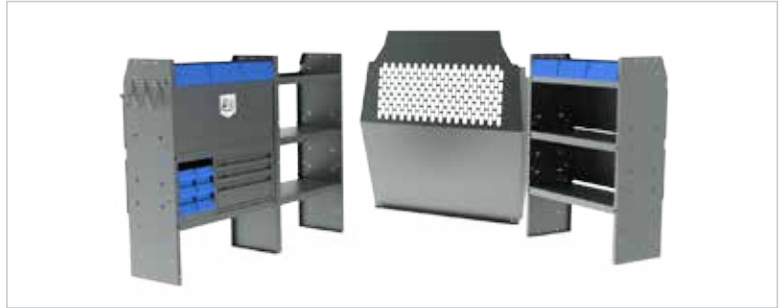

NV200 Van Packages

Mini-Cargo Vans

Electrical Contractor

Part #404CE

Shelves are (2) 32" W x 43" H & (1) 26" W x 43" H

Package includes: (1) Partition #40670 ■ (2) 32" W Adjustable Shelves #4832L ■ (1) 26" W Adjustable Shelf #4826L ■ (6) Plastic Shelf Bin #40310 ■ (1) 3-Prong "J" Hook #40060 ■ (1) 32" W Shelf Door Kit #40020 ■ (1) Steel 3 Drawer Cabinet #40080 ■ (1) Plastic Shelf Bin Module #48250

Telecom

Part #406CE

Shelves are (2) 32" W x 43" H & (1) 26" W x 43" H

Package includes: (1) Partition #40670 ■ (2) 32" W Adjustable Shelves #4832L ■ (1) 26" W Adjustable Shelf #4826L ■ (2) Steel 3 Drawer Cabinet #40080 ■ (2) Plastic Shelf Bin Module #48250 ■ (2) 32" W Shelf Door Kit #40020 ■ (1) 3-Prong "J" Hook #40060