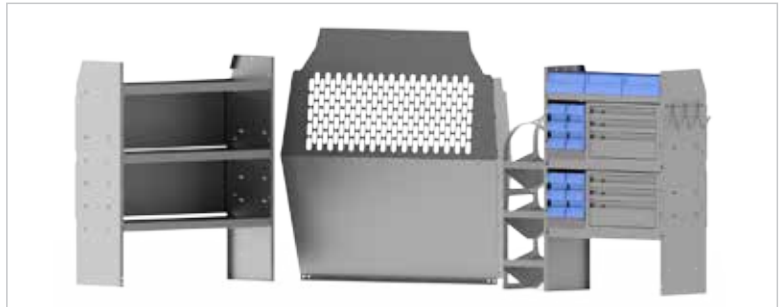

NV200 Van Packages

Mini-Cargo Vans

Electrical Contractor

Part #404CE

Shelves are (2) 32" W x 43" H & (1) 26" W x 43" H

Package includes: (1) Partition #40670 ■ (2) 32" W Adjustable Shelves #4832L ■ (1) 26" W Adjustable Shelf #4826L ■ (6) Plastic Shelf Bin #40310 ■ (1) 3-Prong "J" Hook #40060 ■ (1) 32" W Shelf Door Kit #40020 ■ (1) Steel 3 Drawer Cabinet #40080 ■ (1) Plastic Shelf Bin Module #48250

Telecom

Part #406CE

Shelves are (2) 32" W x 43" H & (1) 26" W x 43" H

Package includes: (1) Partition #40670 ■ (2) 32" W Adjustable Shelves #4832L ■ (1) 26" W Adjustable Shelf #4826L ■ (2) Steel 3 Drawer Cabinet #40080 ■ (2) Plastic Shelf Bin Module #48250 ■ (2) 32" W Shelf Door Kit #40020 ■ (1) 3-Prong "J" Hook #40060