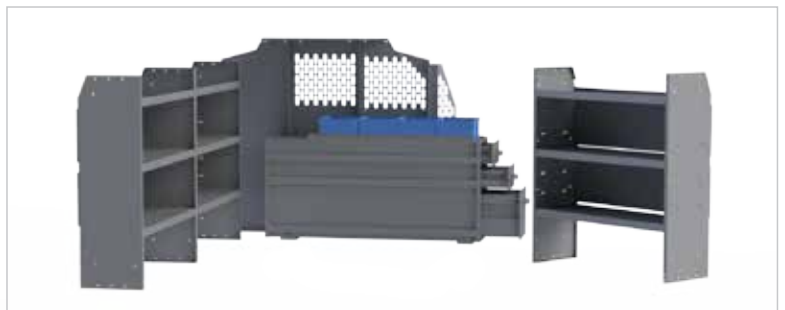

Heating & A/C Repair

Part #46NVL

Shelves are 42" W x 46" H

Package includes: (1) Partition #40640 & Wing Kit #406NL
▪ (3) 42" W Adjustable Shelves #48420 ▪ (2) 42" W Shelf Door Kit #40010 ▪ (2) Steel 2 Drawer Cabinet #40070
▪ (1) Steel 3 Drawer Cabinet #40080 ▪ (1) 3-Tier Refrigerant Tank Rack #40200 ▪ (1) Shelf Dividers (Set of 6) #40030 ▪ (1) 3-Prong "J" Hook #40060
▪ (1) Plastic Shelf Bin Module #48240

EZ All Trades

Part #49NVL

Shelves are 2-42" W x & 1-32" W x 46" H

Package includes: (1) Partition #40640 & Wing Kit #406NL ▪ (2) 42" W Adjustable Shelves #48420 ▪ (1) 32" W Adjustable Shelf #48320 ▪ (1) Steel Long 3 Drawer #40250
▪ (4) Plastic Shelf Bin #40310