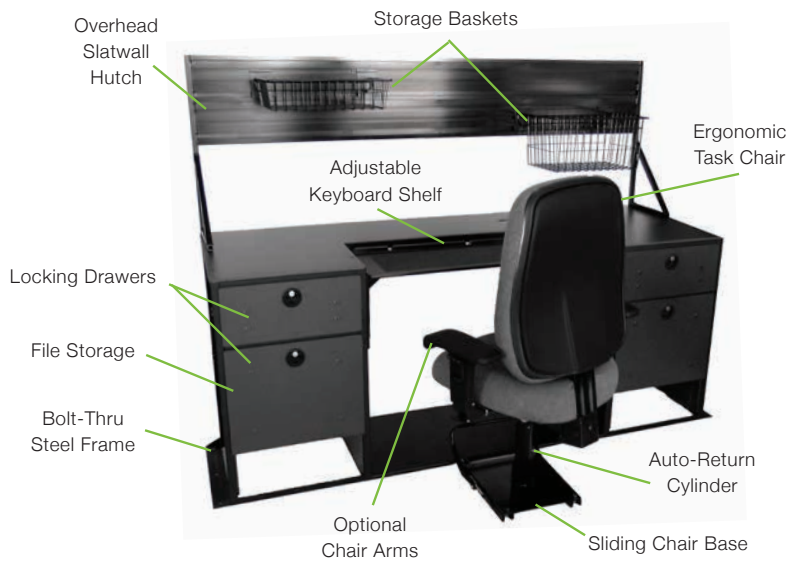

Get on the **go** Today!

Features

- Desk and chair are ergonomically designed
- Sliding base secures the chair
- Heavy duty drawer slides & locks for added security
- Height-adjustable keyboard shelf for typing comfort
- Overhead hutch for added storage options
- Mounting plates for auxiliary equipment
- Sturdy and lightweight steel tube and phenolic construction minimizes impact on fuel economy
- Durable surfaces - easy to clean & maintain
- Additional accessories & customizations available

VanGo 800 Series

MOBILE OFFICE FOR NISSAN NV

Ergonomic Solutions
WHERE THE OFFICE MEETS THE ROAD

Quick & Easy

- Pre-drilled mounting slots simplify the installation process
- Desk comes pre-assembled - just attach the hutch and chair base and you're ready to go
- Available for Quick Ship - we keep desks in stock, so you don't have to

Desk (with top installed)	71"W x 25.25"D
Desk Frame (footprint)	75"W x 21.875"D
Desk Height	28.75"
Overall Height (with hutch installed)	51.5"
Sliding Chair Base	10.813"W x 20.5"D
Weight	
Desk	222 lbs
Chair	42 lbs
Shipped Weight	
Desk	243 lbs
Chair	45 lbs