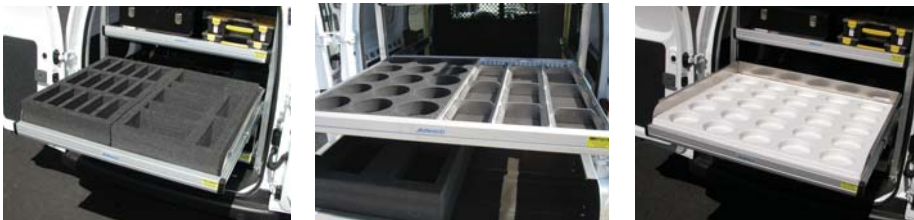

Several inserts are available to keep things in place.

Contact your Dejana Sales Rep for more info:

1-877-335-2621

HEADQUARTERS

490 Pulaski Road
Kings Park, NY 11754
Ph: 631.544.9000
Fax: 631.544.0942

NEW ENGLAND

9 Business Park Drive
Smithfield, RI 02917
Ph: 401.231.9797
Fax: 401.231.8804

MID-ATLANTIC

7655 Pulaski Hwy
Baltimore, MD 21237
Ph: 410.866.2100
Fax: 410.866.1711

GREATER PHILADELPHIA

2502 Route 130 N.
Cinnaminson, NJ 08077
Ph: 856.303.1315
Fax: 856.303.1361

CARGO & VAN BODY

6901 Rolling Mill Road
Rosedale, MD 21224
Ph: 410.282.7487
Fax: 410.282.7543